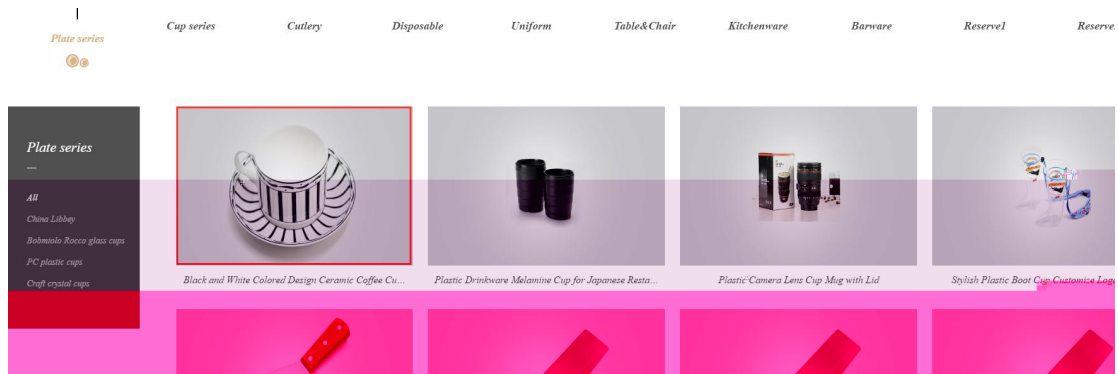

<http://www.rongroup.co/product/Plate/>

895px\*480px

895px\*480px

| *Black and White Colored Design Ceramic Coffee Cup Set*

<http://www.rongroup.co/Customized-Projects/>

405px\*285px

<http://www.rongroup.co/gallery/>